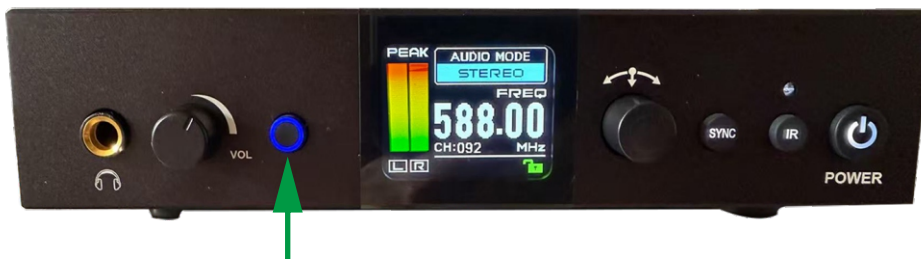

Open Or Close Bluetooth

1. Turn bluetooth off (production standard)

2. Press and hold for three seconds to turn on Bluetooth

3. See the Bluetooth light flashing

4. Turn off Bluetooth by holding it down for three seconds

5. No Bluetooth light flashing

Example: Mobile Phone Connecting Bluetooth